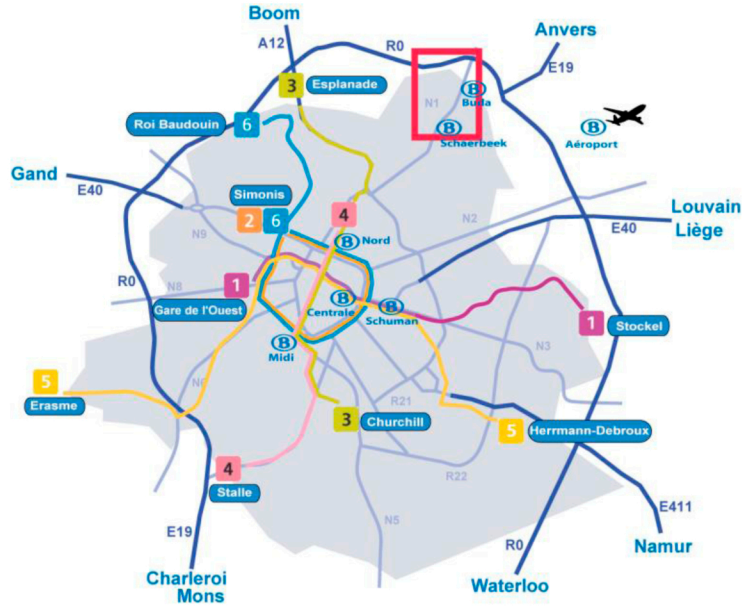

ACCESS ROUTES OF SOLVAY CAMPUS

SOLVAY SA

Rue de Ransbeek 310

B-1120 Bruxelles (Neder-over-Heembeek)

Tél : +32 2 264.21.11

www.solvay.com

GPS : lat. 50.901368 - long. 4.400368

ACCESS ROUTES OF SOLVAY CAMPUS

From the Brussels Ring (exit nr 6 "Kanaalzone")

Follow the SOLVAY signs, along "Steenweg of Koningslo" and "avenue de Tyras" (N209).

At the crossroad with "avenue Van Oss", turning right through "rue de Ransbeek", then left to the reception.

From the Center of Brussels

After the "Van Praet" bridge, go along "chaussée de Vilvorde".

Turn left up "avenue du Marly", then turn right along "rue de Ransbeek" to the reception.