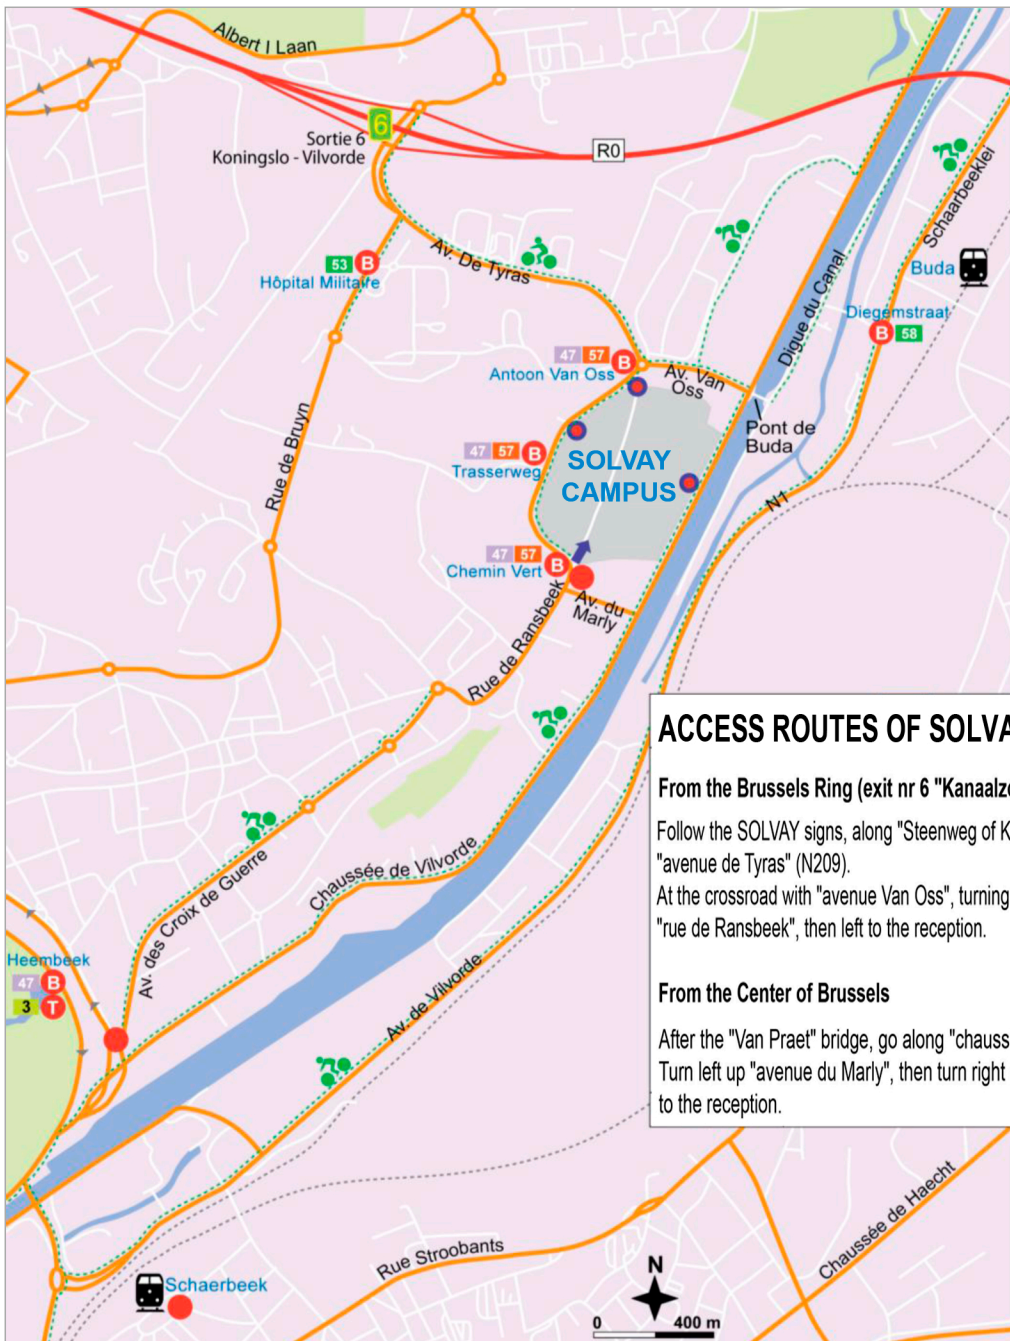

ACCESS ROUTES OF SOLVAY CAMPUS

SOLVAY SA

Rue de Ransbeek 310

B-1120 Bruxelles (Neder-over-Heembeek)

Tél : +32 2 264.21.11

www.solvay.com

GPS : lat. 50.901368 - long. 4.400368

ACCESS ROUTES OF SOLVAY CAMPUS

From the Brussels Ring (exit nr 6 "Kanaalzone")

Follow the SOLVAY signs, along "Steenweg of Koningslo" and "avenue de Tyras" (N209).

At the crossroad with "avenue Van Oss", turning right through "rue de Ransbeek", then left to the reception.

From the Center of Brussels

After the "Van Praet" bridge, go along "chaussée de Vilvorde".

Turn left up "avenue du Marly", then turn right along "rue de Ransbeek" to the reception.